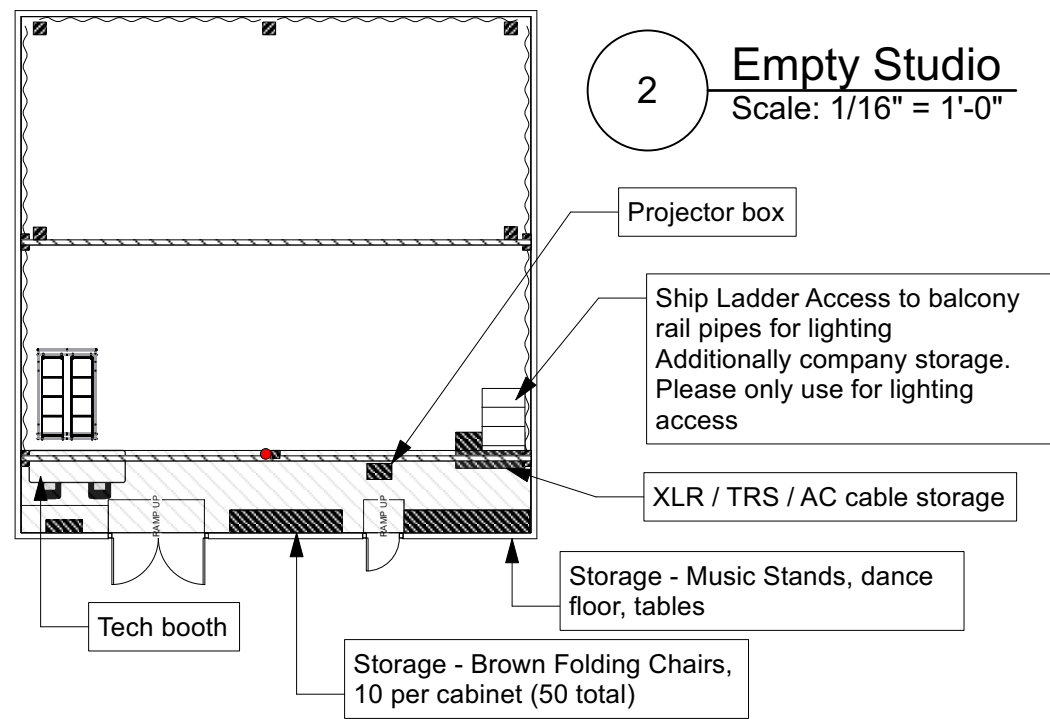

3 **Left Iso not including Balcony**  
Scale: 1/16" = 1'-0"

1 **Studio**  
Scale: 1/8" = 1'-0"

- Legend:**
- Room Obstruction
  - Ceiling Obstruction
  - Dual Outlet
  - Heating Control
  - Hardline Internet Access
  - Light Switch
  - Fire Extinguisher

**Notes:**  
 Height Measurements can vary by 3" due to uneven floor  
 Soft goods cannot be lowered due to heaters  
 Room contents:  
 (1) Scaffolding  
 (50) Chairs  
 Further details found in inventory

Progress Lab Studio  
 Complete information  
 Draft V1  
 Drafted By Jamie Sweeney  
 Date: August 2nd

2 **Empty Studio**  
Scale: 1/16" = 1'-0"

4 **Studio with Dimensions**  
Scale: 1/16" = 1'-0"