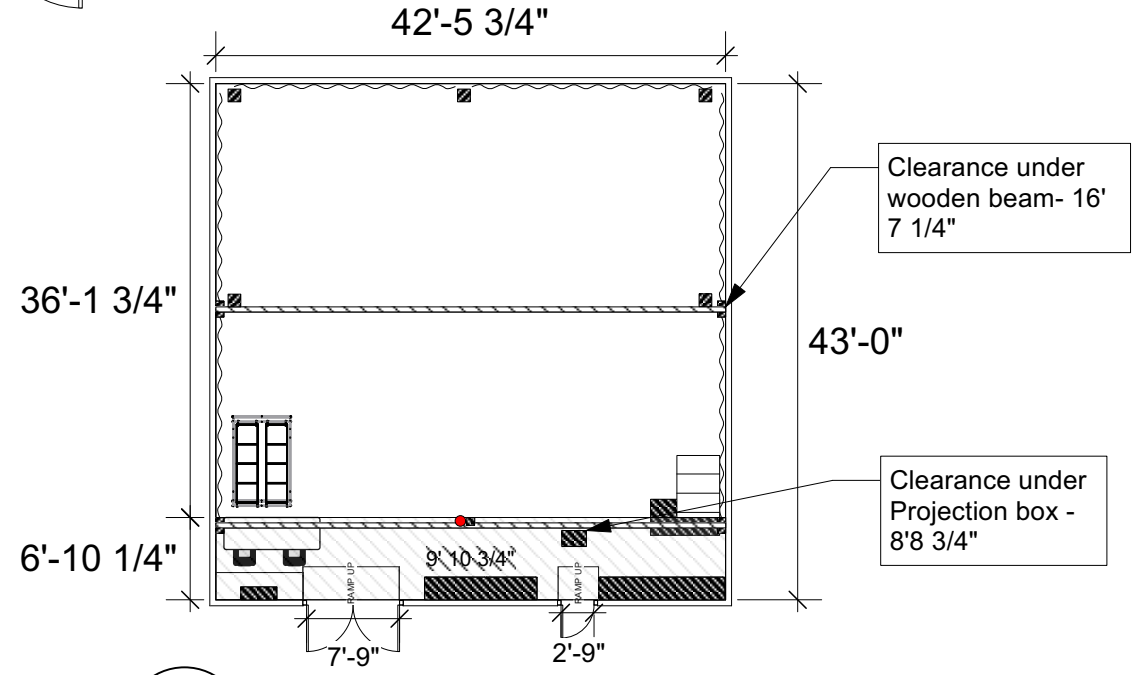

3 **Left Iso not including Balcony**  
Scale: 1/16" = 1'-0"

1 **Studio**  
Scale: 1/8" = 1'-0"

- Legend:**
- Room Obstruction
  - Ceiling Obstruction
  - Dual Outlet
  - Heating Control
  - Hardline Internet Access
  - Light Switch
  - Fire Extinguisher

**Notes:**  
 Height Measurements can vary by 3" due to uneven floor  
 Soft goods cannot be lowered due to heaters  
 Room contents:  
 (1) Scaffolding  
 (50) Chairs  
 Further details found in inventory

Progress Lab Studio  
 Complete information  
 Draft V1  
 Drafted By Jamie Sweeney  
 Date: August 2nd

2 **Empty Studio**  
Scale: 1/16" = 1'-0"

4 **Studio with Dimensions**  
Scale: 1/16" = 1'-0"