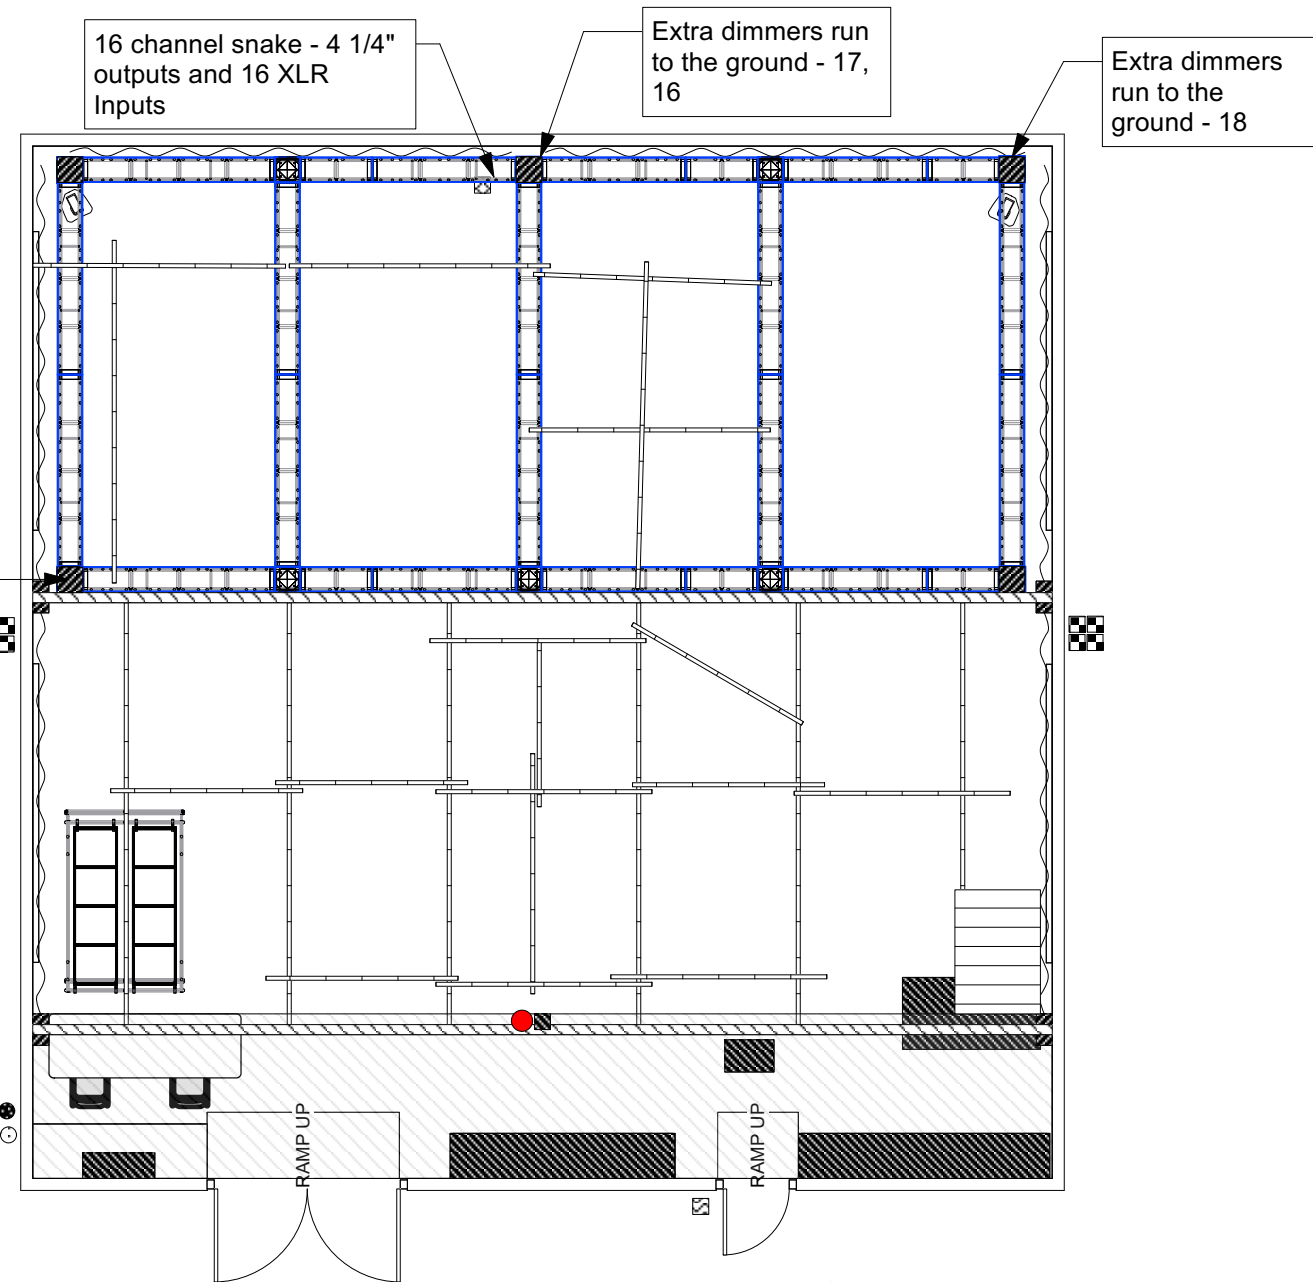

3 **Left Iso not including Balcony**  
Scale: 1/16" = 1'-0"

1 **Studio**  
Scale: 1/8" = 1'-0"

- Legend:**
- Room Obstruction
  - Ceiling Obstruction
  - Dual Outlet
  - Heating Control
  - Hardline Internet Access
  - Light Switch
  - Fire Extinguisher

**Notes:**  
 Height Measurements can vary by 3" due to uneven floor  
 Soft goods cannot be lowered due to heaters  
 Room contents:  
 (1) Scaffolding  
 (50) Chairs  
 Further details found in inventory

Progress Lab Studio  
 Complete information  
 Draft V1  
 Drafted By Jamie Sweeney  
 Date: August 2nd

2 **Empty Studio**  
Scale: 1/16" = 1'-0"

4 **Studio with Dimensions**  
Scale: 1/16" = 1'-0"